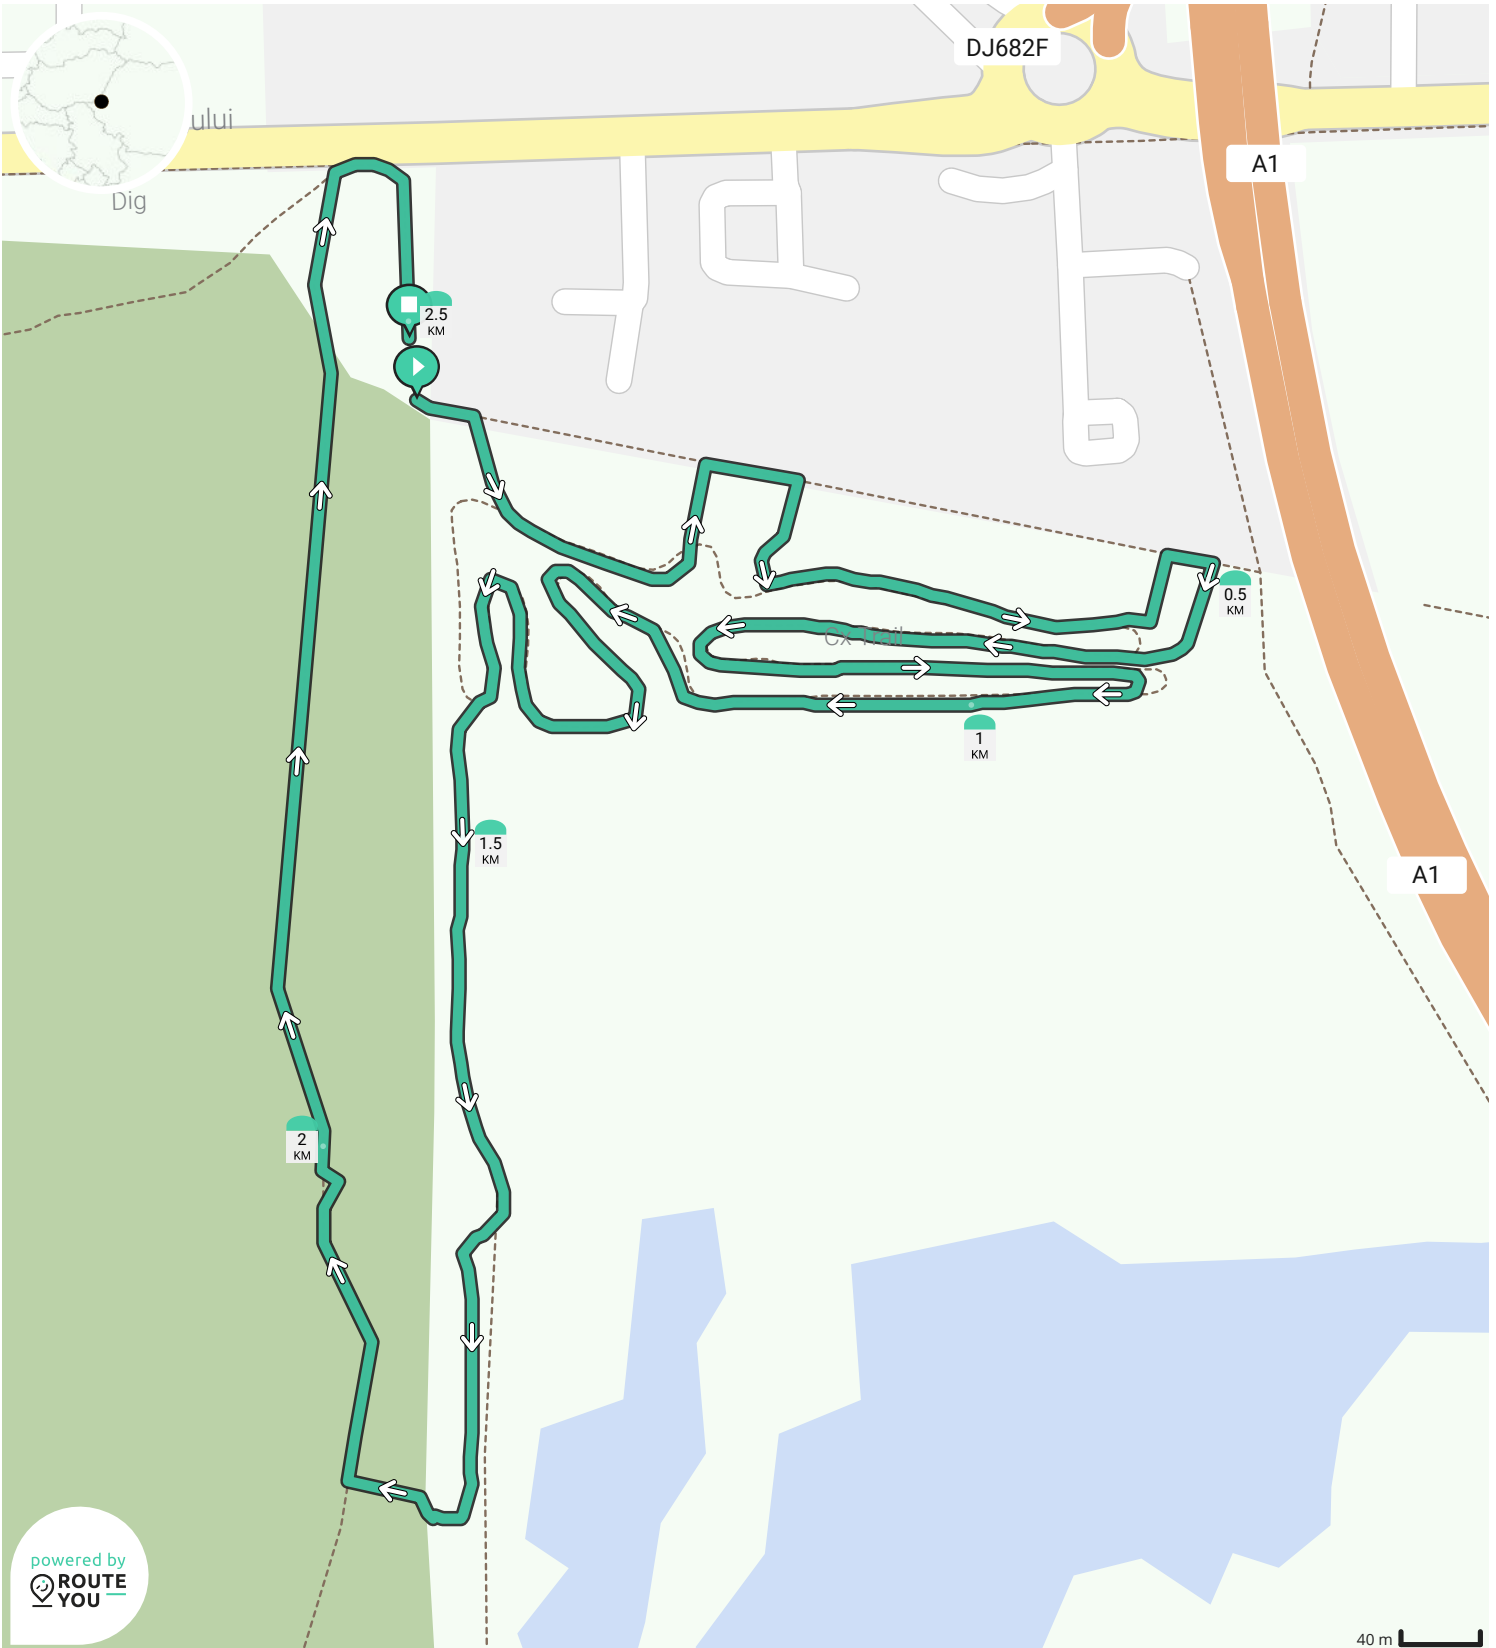

# ARAD CX CUP 2023

By emuvonart

VIEW ON MOBILE

- ↔ Length: 2.5 km
- ↗ Ascent: 8 m
- |||| difficulty level: 0/10

powered by ROUTE YOU